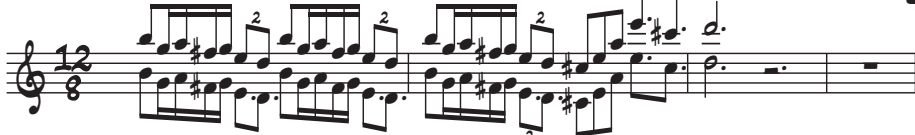

Bass instr.

Medium instr.

LEAD

3DE PART: CYCLE OF 12 BARS FOR LEAD AND BASS. CYCLE OF 2 BARS FOR CHORDS CYCLE OF 1 BAR FOR RITOURNELLE/CLAVE